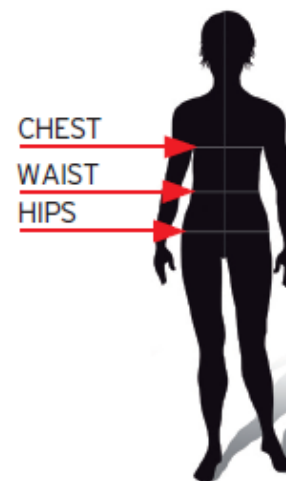

MEN FIT & SIZING

MEN TOP	XS	S	M	L	XL	XXL
CHEST	78-86	86-94	94-102	102-110	110-119	119-128
WAIST	64-72	72-80	80-88	88-96	96-105	105-115
HIP	77-85	85-93	93-101	101-109	109-118	118-128
SLEEVE LENGTH	80.5	83	85.5	88	91	94

MEN BOTTOM	XS	S	M	L	XL	XXL
WAIST	64-72	72-80	80-88	88-96	96-105	105-115
HIP	77-85	85-93	93-101	101-109	109-118	118-128
INSEAM PANT	77	79	80.5	82	83.5	85.5
GERMANY / ITALY	40 42	44 46	48 50	52 54	56 58	60
FRANCE / SPAIN	32 34	36 38	40 42	44 46	48 50	52
UK / US / CANADA	24 26	28 30	32 34	36 38	40 42	44

WOMEN FIT & SIZING

WOMEN TOP	XS	S	M	L	XL
CHEST	78-84	84-90	90-96	96-104	104-112
WAIST	62-68	68-74	74-80	80-89	89-98
HIP	86-92	92-98	98-104	104-111	111-119
SLEEVE LENGTH	77.5	79	80.5	82	83.5

WOMEN BOTTOM	XS	S	M	L	XL
WAIST	62-68	68-74	74-80	80-89	89-98
HIP	86-92	92-98	98-104	104-111	111-119
INSEAM PANT	76	77.5	79	80.5	82
GERMANY / SPAIN	30 32	34 36	38 40	42 44	46 48
FRANCE	32 34	36 38	40 42	44 46	48 50
US / CANADA	0 2	4 6	8 10	12 14	16 18
UK	4 6	8 10	12 14	16 18	20 22
ITALY	36 38	40 42	44 46	48 50	52 54

MEN EXO SIZING

TEE	XS	S	M	L	XL
CM	86-91	91-97	97-103	103-109	109-118
IN	33 ^{7/8} -35 ^{7/8}	35 ^{7/8} -38 ^{1/4}	38 ^{1/4} -40 ^{1/2}	40 ^{1/2} -42 ^{7/8}	42 ^{7/8} -46 ^{1/2}
TIGHT	XS	S	M	L	XL
CM	48-52	53-56	57-59	60-63	64-67
IN	18 ^{7/8} -20 ^{1/2}	20 ^{7/8} -22	22 ^{1/4} -23 ^{5/8}	23 ^{5/8} -24 ^{3/4}	25 ^{1/4} -26 ^{3/8}