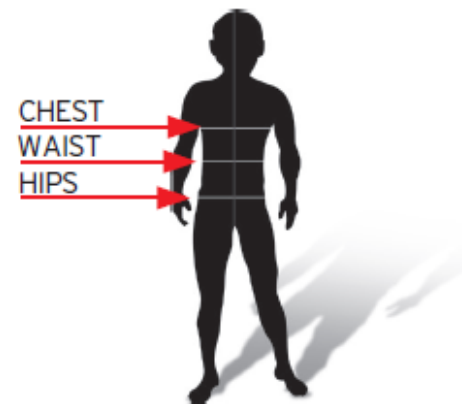

IF YOU FALL BETWEEN TWO SIZES, CHOOSE THE SMALLER SIZE.

CALF EXO SIZING

MEASURE A	REGULAR		LONG			
CM	≤ 42		≥ 42			
IN	≤ 16 ^{3/5}		≥ 16 ^{3/5}			
MEASURE B	1	2	3	4	5	6
CM	29-31	32-34	35-36	37-38	39-41	42-44
IN	11 ^{3/8} -12 ^{5/8}	12 ^{5/8} -13 ^{3/4}	13 ^{3/4} -14 ^{1/2}	14 ^{1/2} -15 ^{3/8}	15 ^{3/8} -16 ^{1/2}	16 ^{1/2} -17 ^{3/8}

PROPER FIT OF THE CALF MEASUREMENT IS CRUCIAL TO EXO SENSIFIT PERFORMANCE. PLEASE SIZE APPROPRIATELY.

EASIES TO PUT ON AND TAKE OFF WITH A SOCK.

EASE TIGHTS ON & OFF SLOWLY.

JUNIOR FIT & SIZING

EUROPE (CM)	S	M	L	XL
AGE	[8]	[10]	[12]	[14]
CM	128	140	152	162
JAPAN	M	L	XL	XXL
HEIGHT	124-134	135-145	146-155	156-165
CHEST	67	72	78	84
WAIST	60	64	68	72
HIP	73	78	84	90
INSEAM	59	65	72	79
SLEEVE LENGTH	59	65	72	79
USA/CANADA (INCHES)	S	M	L	XL
AGE	[8]	[10]	[12]	[14]
HEIGHT	49-53	54-57	58-61	62-65
CHEST	26.5	28.5	30.5	33
WAIST	23.5	25	27	28.5
HIP	28.5	30.5	33	35.5
INSEAM	23.5	25.5	28.5	31
SLEEVE LENGTH	23.5	25.5	28.5	31

MEN WAYFARER SIZING CHART

SD	F	US	GB	I
42/S	34/S	26/S	26/S	42/S
42/R	34/R	26/R	26/R	42/R
42/L	34/L	26/L	26/L	42/L
44/S	36/S	28/S	28/S	44/S
44/R	36/R	28/R	28/R	44/R
44/L	36/L	28/L	28/L	44/L
46/S	38/S	30/S	30/S	46/S
46/R	38/R	30/R	30/R	46/R
46/L	38/L	30/L	30/L	46/L
48/S	40/S	32/S	32/S	48/S
48/R	40/R	32/R	32/R	48/R
48/L	40/L	32/L	32/L	48/L
50/S	42/S	34/S	34/S	50/S
50/R	42/R	34/R	34/R	50/R
50/L	42/L	34/L	34/L	50/L
52/S	44/S	36/S	36/S	52/S
52/R	44/R	36/R	36/R	52/R
52/L	44/L	36/L	36/L	52/L
54/S	46/S	38/S	38/S	54/S
54/R	46/R	38/R	38/R	54/R
54/L	46/L	38/L	38/L	54/L
56/R	48/R	40/R	40/R	56/R