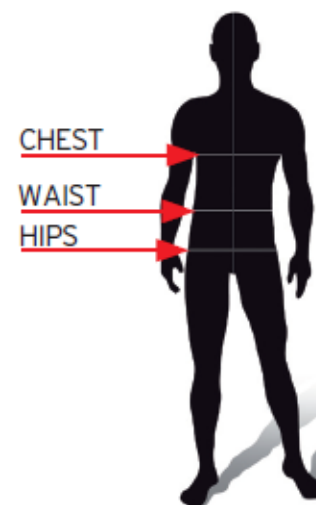

MEN FIT & SIZING

MEN TOP	XS	S	M	L	XL	XXL
CHEST	78-86	86-94	94-102	102-110	110-119	119-128
WAIST	64-72	72-80	80-88	88-96	96-105	105-115
HIP	77-85	85-93	93-101	101-109	109-118	118-128
SLEEVE LENGTH	80.5	83	85.5	88	91	94

MEN BOTTOM	XS	S	M	L	XL	XXL
WAIST	64-72	72-80	80-88	88-96	96-105	105-115
HIP	77-85	85-93	93-101	101-109	109-118	118-128
INSEAM PANT	77	79	80.5	82	83.5	85.5
GERMANY / ITALY	40 42	44 46	48 50	52 54	56 58	60
FRANCE / SPAIN	32 34	36 38	40 42	44 46	48 50	52
UK / US / CANADA	24 26	28 30	32 34	36 38	40 42	44

WOMEN FIT & SIZING

WOMEN TOP	XS	S	M	L	XL
CHEST	78-84	84-90	90-96	96-104	104-112
WAIST	62-68	68-74	74-80	80-89	89-98
HIP	86-92	92-98	98-104	104-111	111-119
SLEEVE LENGTH	77.5	79	80.5	82	83.5

WOMEN BOTTOM	XS	S	M	L	XL
WAIST	62-68	68-74	74-80	80-89	89-98
HIP	86-92	92-98	98-104	104-111	111-119
INSEAM PANT	76	77.5	79	80.5	82
GERMANY / SPAIN	30 32	34 36	38 40	42 44	46 48
FRANCE	32 34	36 38	40 42	44 46	48 50
US / CANADA	0 2	4 6	8 10	12 14	16 18
UK	4 6	8 10	12 14	16 18	20 22
ITALY	36 38	40 42	44 46	48 50	52 54

WOMEN WAYFARER SIZING CHART

SD	F	US	GB	I
30/R	32/R	0/R	4/R	36/R
32/S	34/S	2/S	6/S	38/S
32/R	34/R	2/R	6/R	38/R
32/L	34/L	2/L	6/L	38/L
34/S	36/S	4/S	8/S	40/S
34/R	36/R	4/R	8/R	40/R
34/L	36/L	4/L	8/L	40/L
36/S	38/S	6/S	10/S	42/S
36/R	38/R	6/R	10/R	42/R
36/L	38/L	6/L	10/L	42/L
38/S	40/S	8/S	12/S	44/S
38/R	40/R	8/R	12/R	44/R
38/L	40/L	8/L	12/L	44/L
40/S	42/S	10/S	14/S	46/S
40/R	42/R	10/R	14/R	46/R
40/L	42/L	10/L	14/L	46/L
42/S	44/S	12/S	16/S	48/S
42/L	44/L	12/L	16/L	48/L
42/R	44/R	12/R	16/R	48/R
44/S	46/S	14/S	18/S	50/S
44/R	46/R	14/R	18/R	50/R
44/L	46/L	14/L	18/L	50/L
46/R	48/R	16/R	20/R	52/R